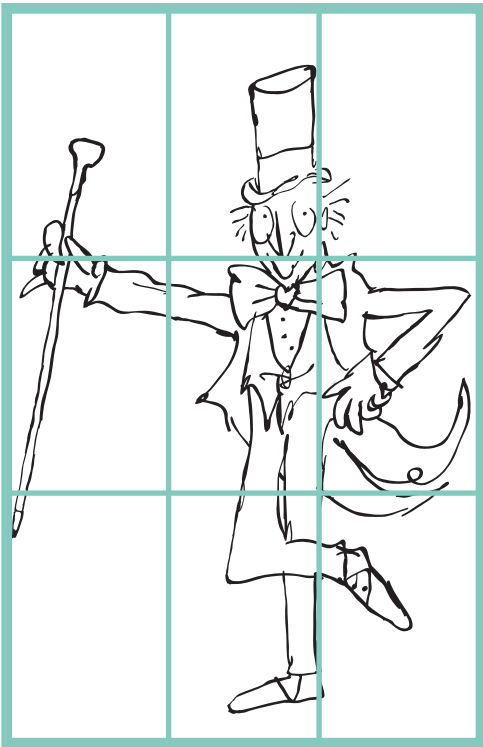

ROALD  
DAHL

CHARLIE AND THE CHOCOLATE  
FACTORY

M&S

LISTEN & LEARN

Want to learn how to draw a truly wonderful Wonka?  
Listen to an extract of the story as you finish the drawing below.

FINISH THE DRAWING USING THE GRID AND THE IMAGE ABOVE AS A GUIDE.  
WHILST YOU DRAW, SCAN THE QR CODE AND LISTEN ALONG TO A FREE EXTRACT  
FROM CHARLIE AND THE CHOCOLATE FACTORY.